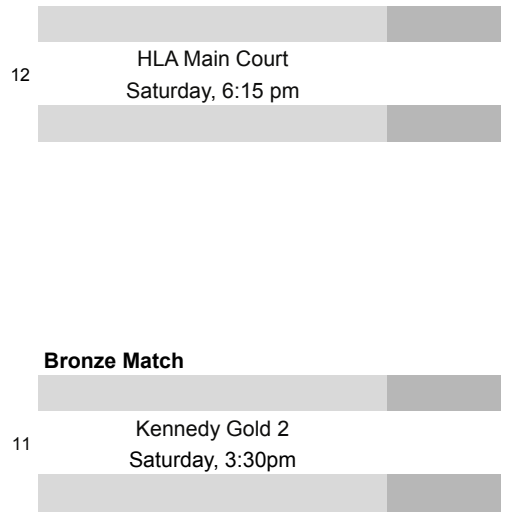

# Classic A

This bracket is sponsored by: