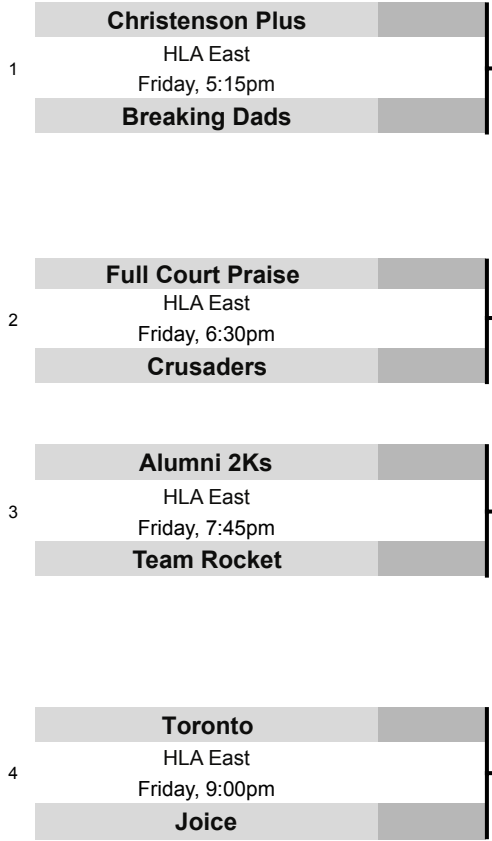

Classic B

Classic B Consolation